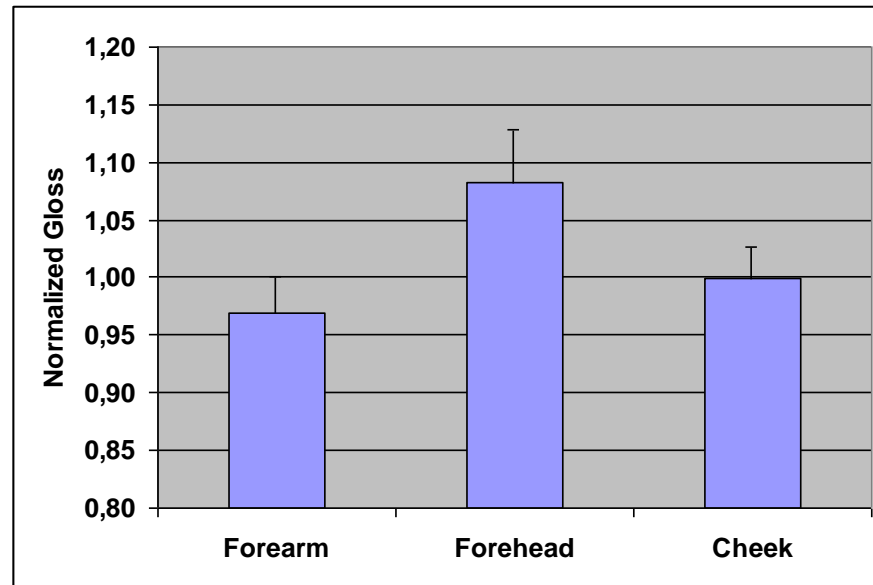

SKINGLOSSMETER

MEASUREMENT PRINCIPLE

- Measures specularly reflecting light (component 1)
 - The light beam reflects back at the same angle as it contacts the measured surface

- Based on
 - Low power 635 nm red laser light source (class 1M)
 - Patented internal diffractive microstructure
 - Spot diameter 50 microns

SKINGLOSSMETER

VALIDATION DATA

Conclusion: The SkinGlossMeter is not sensitive to the contact pressure or the instrument orientation on the skin

SKINGLOSSMETER

MEASURING METHOD – SPOT OR SCANNING

- Spot method
 - For measurements in all body sites
- Scanning method
 - For measurements in all body sites
 - Designed especially for hair gloss measurements

Conclusion: There is no difference between scanning and spot measurement method

SKINGLOSSMETER

EXAMPLE

Differences in gloss levels between different skin sites in healthy volunteers

SKINGLOSSMETER

EXAMPLE

Example of skin gloss values after applying different skin products