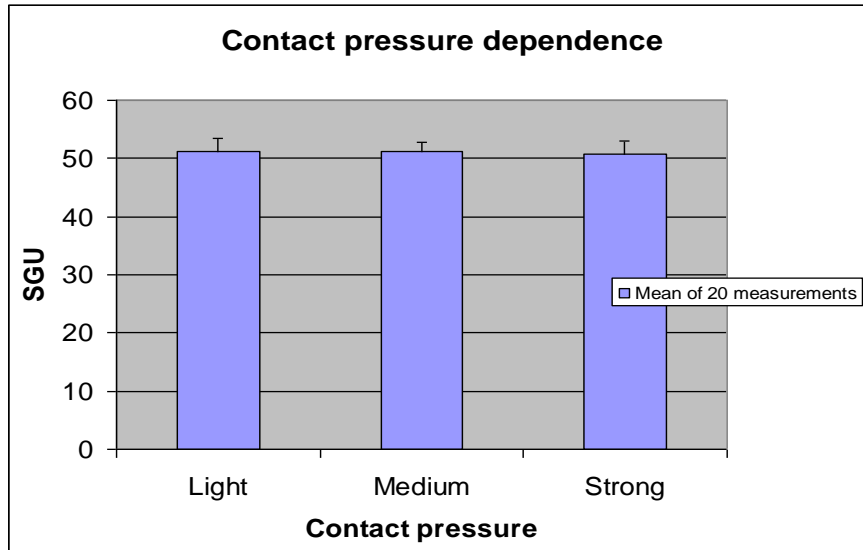

SKINGLOSSMETER

MEASUREMENT PRINCIPLE

- Measures specularly reflecting light (component 1)
 - The light beam reflects back at the same angle as it contacts the measured surface

- Based on
 - Low power 635 nm red laser light source (class 1M)
 - Patented internal diffractive microstructure
 - Spot diameter 50 microns

SKINGLOSSMETER CALIBRATION

- 1) Correlation with industrial gloss standard
- 2) Proper range for skin measurements
- 3) Device calibration with reflectance standard

Correlation between the SkinGlossMeter and industrial glossmeter Zehntner ZGM 1022

SKINGLOSSMETER

VALIDATION DATA

Conclusion: The SkinGlossMeter is not sensitive to the contact pressure or the instrument orientation on the skin

SKINGLOSSMETER

MEASURING METHOD – SPOT OR SCANNING

- Spot method
 - For measurements in all body sites
- Scanning method
 - For measurements in all body sites
 - Designed especially for hair gloss measurements

Conclusion: There is no difference between scanning and spot measurement method

SKINGLOSSMETER

EXAMPLE

Differences in gloss levels between different skin sites in healthy volunteers

SKINGLOSSMETER

EXAMPLE

Example of skin gloss values after applying different skin products