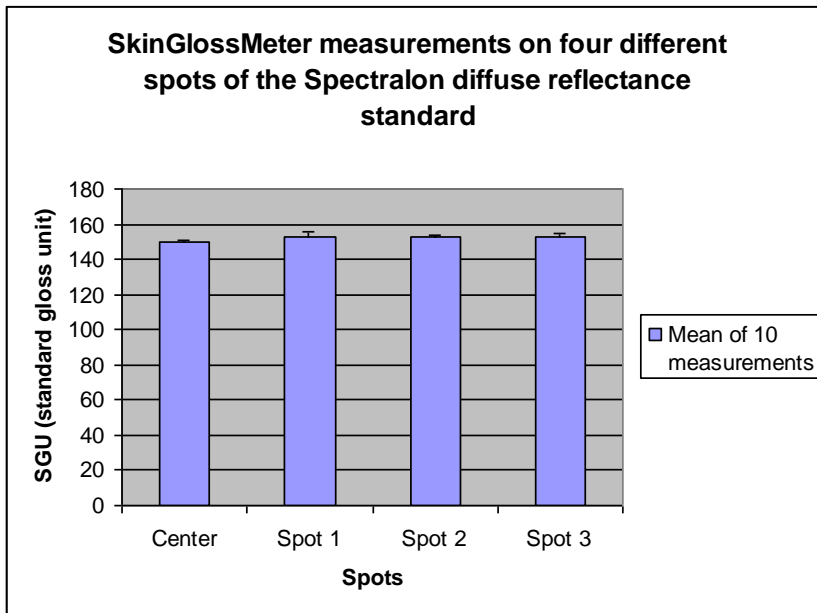

WWW.DELFINTECH.COM

SKINGLOSSMETER

ACCURATE MEASUREMENTS
OF SKIN SHINE

SKINGLOSSMETER

- Direct surface contact
- Short measurement time, only a few seconds
- Battery operated
- Wireless data collection with Delfin Modular Core software
- Use also on nails, lips and other small non-planar surfaces

SKINGLOSSMETER

MEASUREMENT PRINCIPLE

- Measures specularly reflecting light (component 1)
 - The light beam reflects back at the same angle as it contacts the measured surface

- Based on
 - Low power 635 nm red laser light source (class 1M)
 - Patented internal diffractive microstructure
 - Spot diameter 50 microns

SKINGLOSSMETER CALIBRATION

- 1) Correlation with industrial gloss standard
- 2) Proper range for skin measurements
- 3) Device calibration with reflectance standard

Correlation between the SkinGlossMeter and industrial glossmeter Zehntner ZGM 1022

SKINGLOSSMETER

VALIDATION DATA

Conclusion: The SkinGlossMeter is not sensitive to the contact pressure or the instrument orientation on the skin

SKINGLOSSMETER

MEASURING METHOD – SPOT OR SCANNING

- Spot method
 - For measurements in all body sites
- Scanning method
 - For measurements in all body sites
 - Designed especially for hair gloss measurements