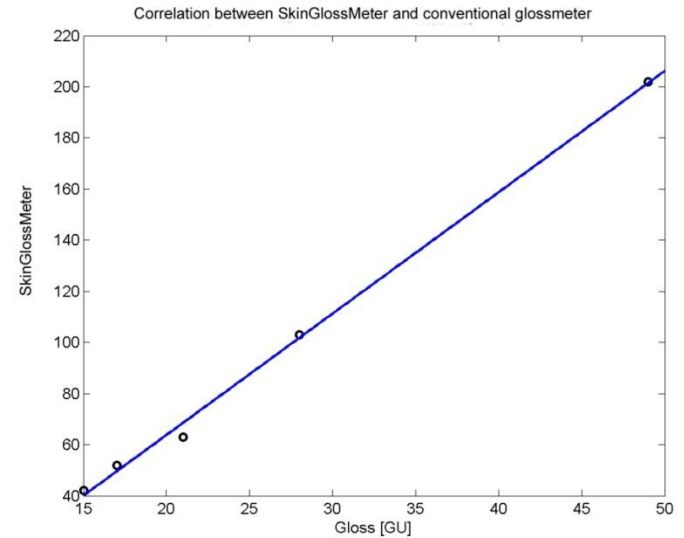

WWW.DELFINTECH.COM

SKINGLOSSMETER

ACCURATE MEASUREMENTS
OF SKIN SHINE

SKINGLOSSMETER

- Direct surface contact
- Short measurement time, only a few seconds
- Battery operated
- Wireless data collection with Delfin Modular Core software
- Use also on nails, lips and other small non-planar surfaces

SKINGLOSSMETER

MEASUREMENT PRINCIPLE

- Measures specularly reflecting light (component 1)
 - The light beam reflects back at the same angle as it contacts the measured surface

- Based on
 - Low power 635 nm red laser light source (class 1M)
 - Patented internal diffractive microstructure
 - Spot diameter 50 microns

SKINGLOSSMETER CALIBRATION

- 1) Correlation with industrial gloss standard
- 2) Proper range for skin measurements
- 3) Device calibration with reflectance standard

Correlation between the SkinGlossMeter and industrial glossmeter Zehntner ZGM 1022

SKINGLOSSMETER

VALIDATION DATA

Conclusion: The SkinGlossMeter is not sensitive to the contact pressure or the instrument orientation on the skin

SKINGLOSSMETER

MEASURING METHOD – SPOT OR SCANNING

- Spot method
 - For measurements in all body sites
- Scanning method
 - For measurements in all body sites
 - Designed especially for hair gloss measurements