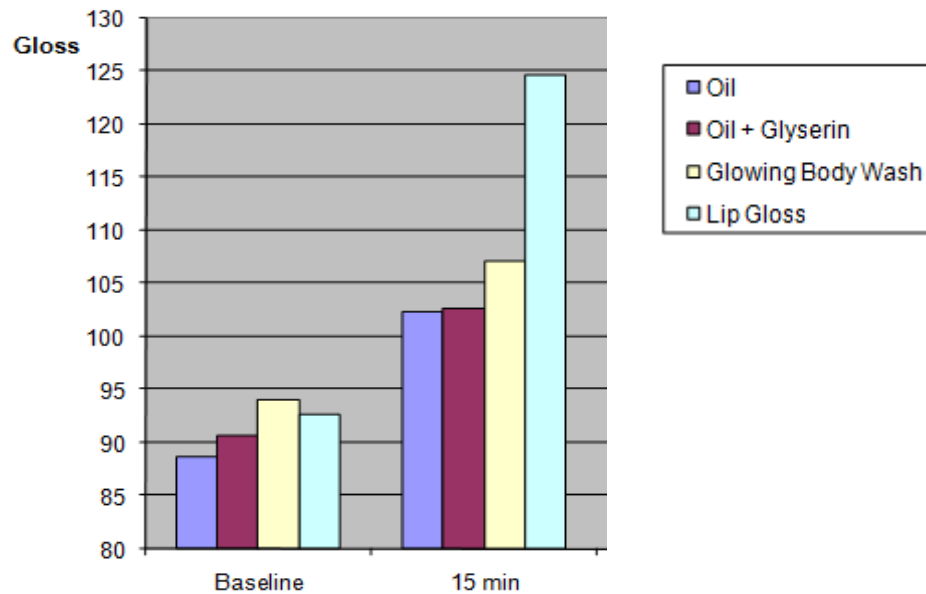

SKINGLOSSMETER

VALIDATION DATA

Conclusion: The SkinGlossMeter is not sensitive to the contact pressure or the instrument orientation on the skin

SKINGLOSSMETER

MEASURING METHOD – SPOT OR SCANNING

- Spot method
 - For measurements in all body sites
- Scanning method
 - For measurements in all body sites
 - Designed especially for hair gloss measurements

Conclusion: There is no difference between scanning and spot measurement method

SKINGLOSSMETER

EXAMPLE

Differences in gloss levels between different skin sites in healthy volunteers

SKINGLOSSMETER

EXAMPLE

Example of skin gloss values after applying different skin products

SKINGLOSSMETER

APPLICATION AREAS

- Cosmetic and personal care industry R&D and claims validation work
 - Lip gloss
 - Nail polish
 - Mattifying products
- Skin research and validation studies
- Evaluation of skin care and treatment