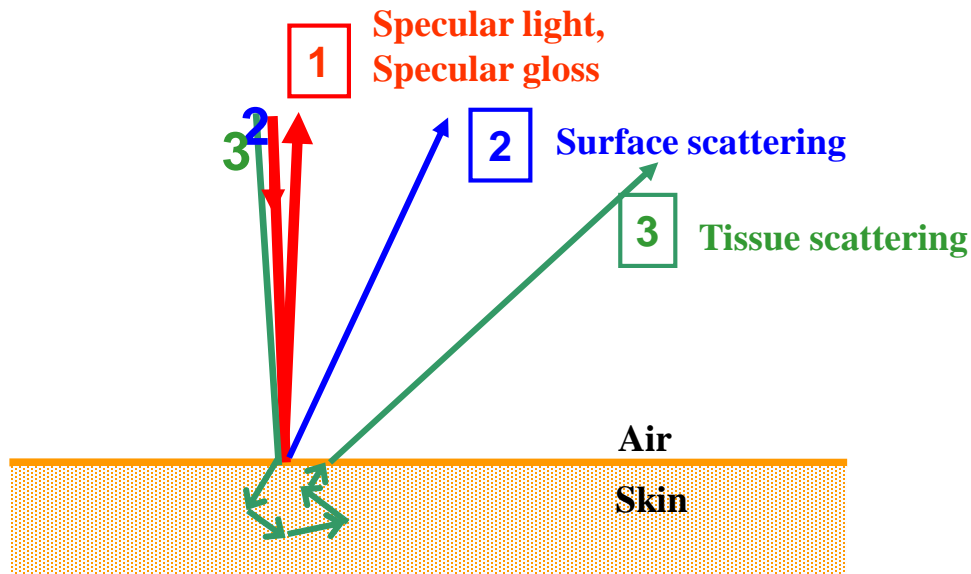

WWW.DELFINTECH.COM

SKINGLOSSMETER

ACCURATE MEASUREMENTS
OF SKIN SHINE

SKINGLOSSMETER

- Direct surface contact
- Short measurement time, only a few seconds
- Battery operated
- Wireless data collection with Delfin Modular Core software
- Use also on nails, lips and other small non-planar surfaces

SKINGLOSSMETER

MEASUREMENT PRINCIPLE

- Measures specularly reflecting light (component 1)
 - The light beam reflects back at the same angle as it contacts the measured surface

- Based on
 - Low power 635 nm red laser light source (class 1M)
 - Patented internal diffractive microstructure
 - Spot diameter 50 microns

SKINGLOSSMETER

VALIDATION DATA

Conclusion: The SkinGlossMeter is not sensitive to the contact pressure or the instrument orientation on the skin

SKINGLOSSMETER

MEASURING METHOD – SPOT OR SCANNING

- Spot method
 - For measurements in all body sites
- Scanning method
 - For measurements in all body sites
 - Designed especially for hair gloss measurements

Conclusion: There is no difference between scanning and spot measurement method

SKINGLOSSMETER

EXAMPLE

Differences in gloss levels between different skin sites in healthy volunteers

SKINGLOSSMETER

EXAMPLE

Example of skin gloss values after applying different skin products