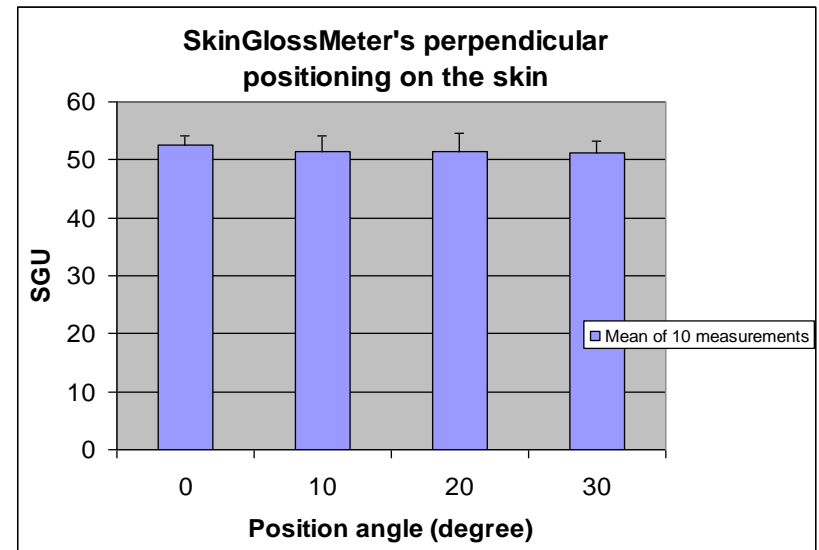

SKINGLOSSMETER

MEASUREMENT PRINCIPLE

- Measures specularly reflecting light (component 1)
 - The light beam reflects back at the same angle as it contacts the measured surface

- Based on
 - Low power 635 nm red laser light source (class 1M)
 - Patented internal diffractive microstructure
 - Spot diameter 50 microns

SKINGLOSSMETER CALIBRATION

- 1) Correlation with industrial gloss standard
- 2) Proper range for skin measurements
- 3) Device calibration with reflectance standard

Correlation between the SkinGlossMeter and industrial glossmeter Zehntner ZGM 1022

SKINGLOSSMETER

VALIDATION DATA

Conclusion: The SkinGlossMeter is not sensitive to the contact pressure or the instrument orientation on the skin

SKINGLOSSMETER

MEASURING METHOD – SPOT OR SCANNING

- Spot method
 - For measurements in all body sites
- Scanning method
 - For measurements in all body sites
 - Designed especially for hair gloss measurements

Conclusion: There is no difference between scanning and spot measurement method

SKINGLOSSMETER

EXAMPLE

Differences in gloss levels between different skin sites in healthy volunteers

SKINGLOSSMETER

EXAMPLE

Example of skin gloss values after applying different skin products