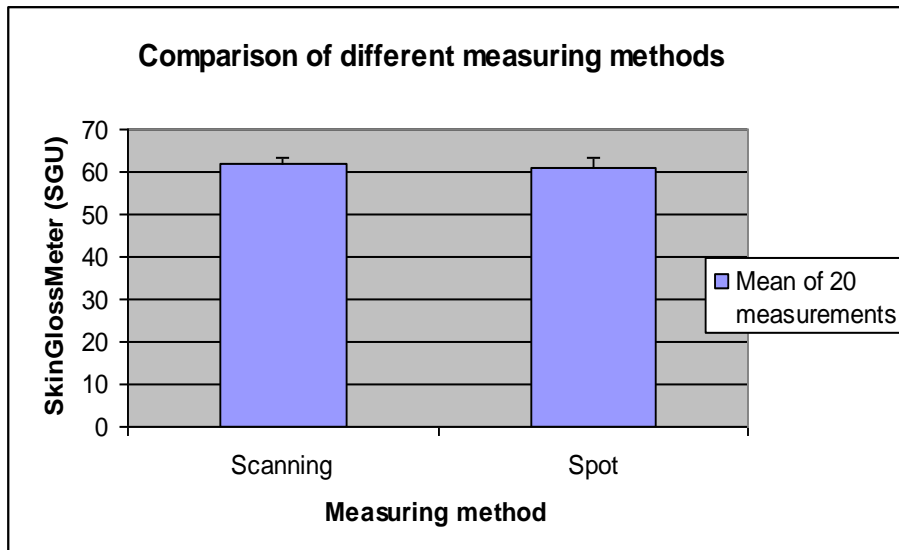

SKINGLOSSMETER

MEASUREMENT PRINCIPLE

- Measures specularly reflecting light (component 1)
 - The light beam reflects back at the same angle as it contacts the measured surface

- Based on
 - Low power 635 nm red laser light source (class 1M)
 - Patented internal diffractive microstructure
 - Spot diameter 50 microns

SKINGLOSSMETER

VALIDATION DATA

Conclusion: The SkinGlossMeter is not sensitive to the contact pressure or the instrument orientation on the skin

SKINGLOSSMETER

MEASURING METHOD – SPOT OR SCANNING

- Spot method
 - For measurements in all body sites
- Scanning method
 - For measurements in all body sites
 - Designed especially for hair gloss measurements

Conclusion: There is no difference between scanning and spot measurement method

SKINGLOSSMETER

EXAMPLE

Differences in gloss levels between different skin sites in healthy volunteers

SKINGLOSSMETER

EXAMPLE

Example of skin gloss values after applying different skin products